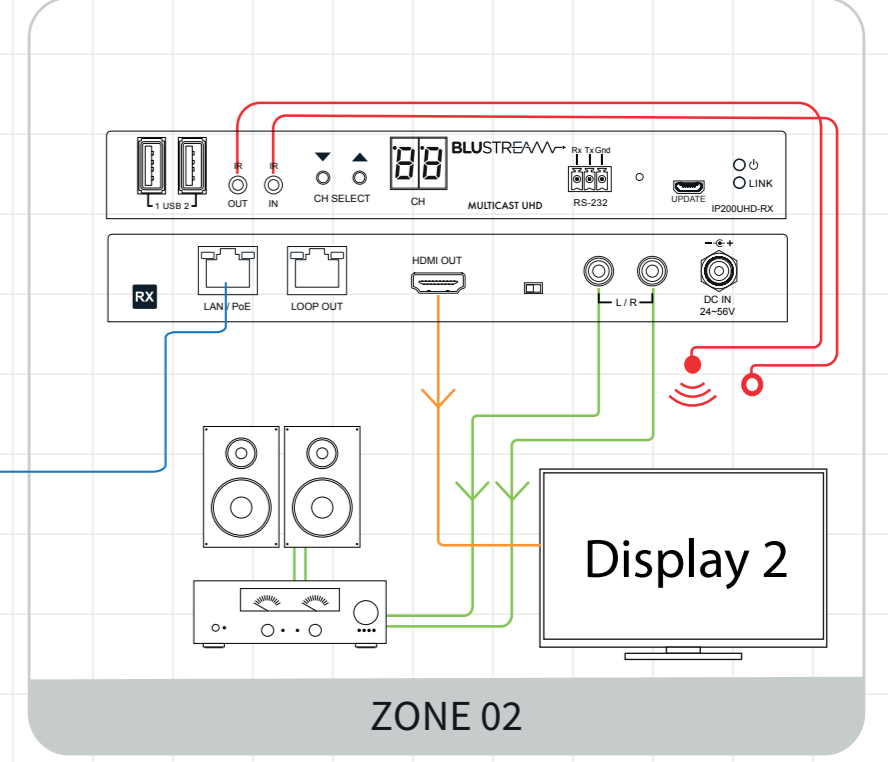

Example Schematic
IP200UHD TX/RX
3 x 3 Matrix Configuration

IP200UHD-TX

IP200UHD-RX

HDMI Over IP System Design – 3x3 Matrix configuration (Unlimited amount of configurations available)