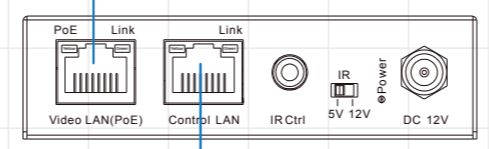

Example Schematic
IP200UHD TX/RX
3 x 3 Matrix Configuration

IP200UHD-TX

IP200UHD-RX

HDMI Over IP System Design – 3x3 Matrix configuration (Unlimited amount of configurations available)