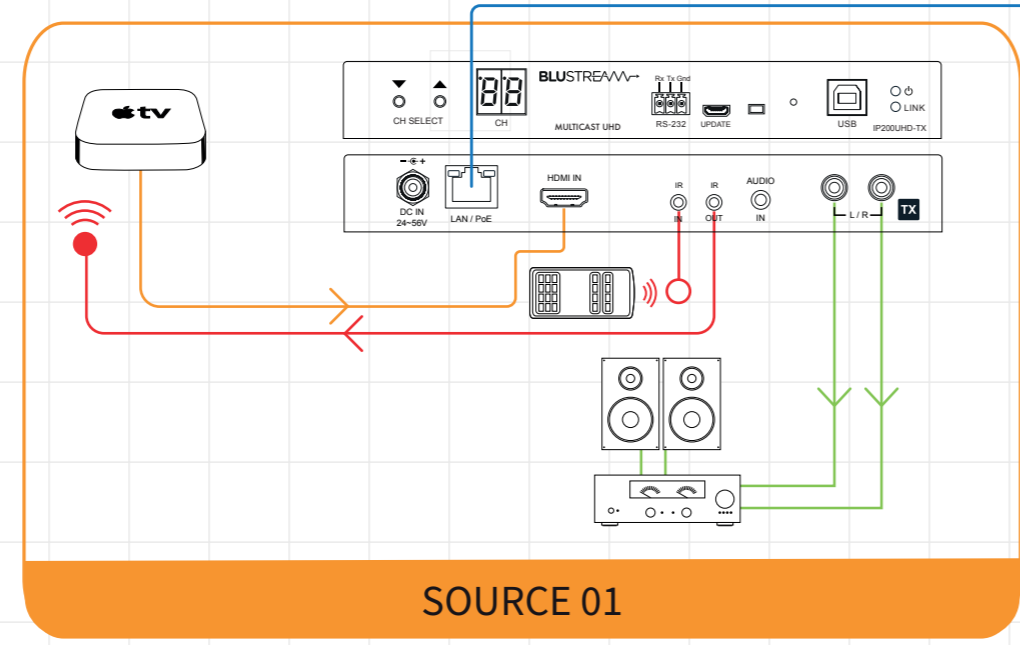

Example Schematic
IP200UHD TX/RX
3 x 3 Matrix Configuration

IP200UHD-TX

IP200UHD-RX

HDMI Over IP System Design – 3x3 Matrix configuration (Unlimited amount of configurations available)