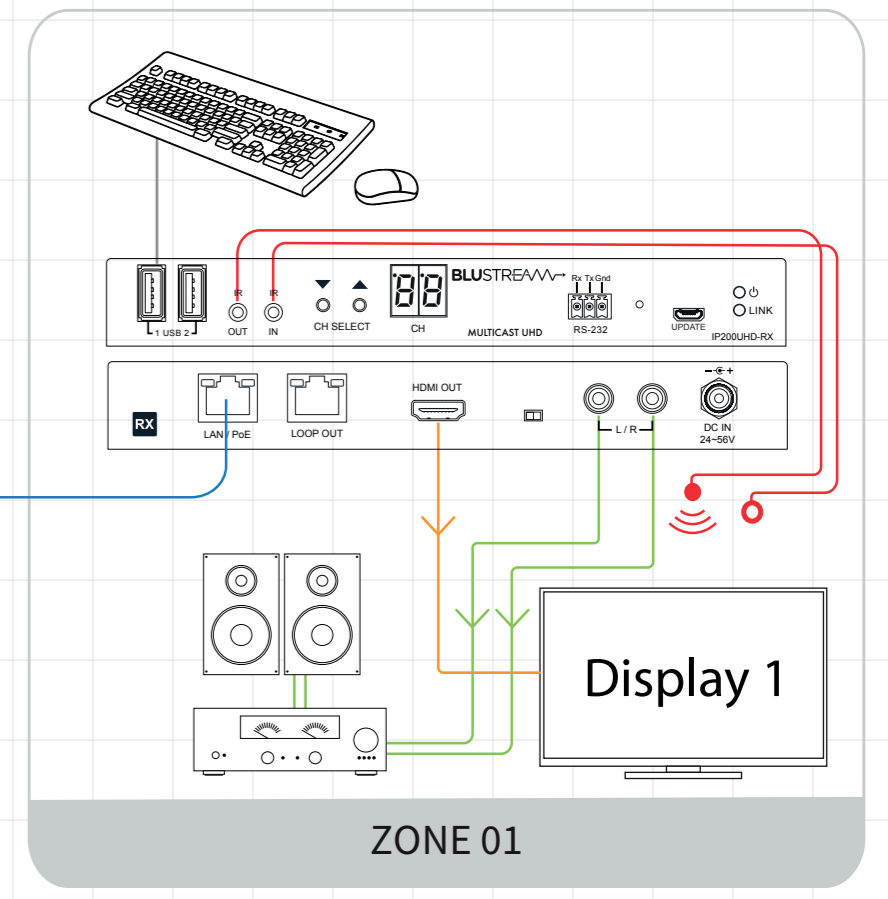

Example Schematic
IP200UHD TX/RX
3 x 3 Matrix Configuration

IP200UHD-TX

IP200UHD-RX

HDMI Over IP System Design – 3x3 Matrix configuration (Unlimited amount of configurations available)