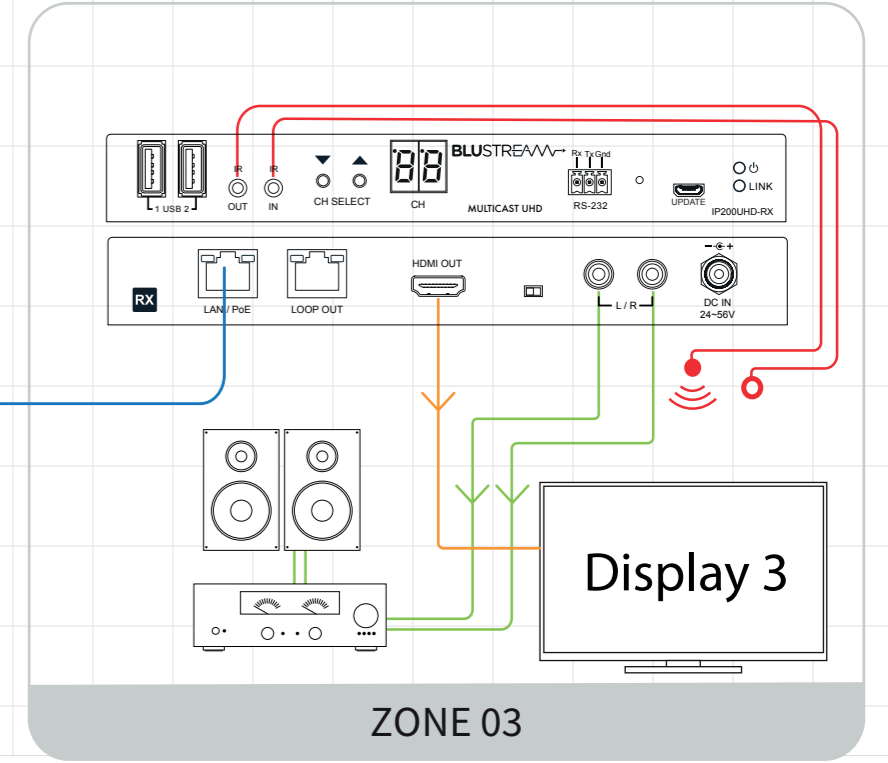

Example Schematic
IP200UHD TX/RX
3 x 3 Matrix Configuration

IP200UHD-TX

IP200UHD-RX

HDMI Over IP System Design – 3x3 Matrix configuration (Unlimited amount of configurations available)